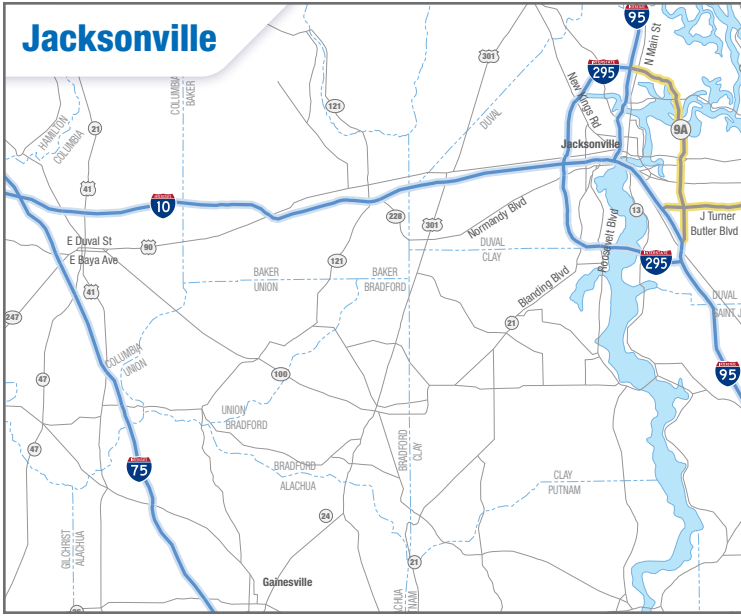

FREE Traffic Info All The Time

Florida 511's Covered Roadways

Interstates

- » I-4
- » I-10
- » I-75
- » I-95
- » I-110
- » I-175
- » I-195/Julia Tuttle Causeway
- » I-275
- » I-295
- » I-375
- » I-395/MacArthur Causeway
- » I-595

OOCEA System
(Operated by Orlando-Orange County Expressway Authority)

A free resource of the **Florida Department of Transportation**
(standard cell phone minutes or text message charges may apply)

511 is available everywhere in Florida. These maps show the highways covered in the major metropolitan areas. In Tallahassee and Pensacola, 511 provides information on I-10 and I-110. In the Fort Myers/Naples area, 511 provides information on I-75 and U.S. 41.

Jacksonville

Orlando

Tampa Bay

Miami/Ft. Lauderdale

Legend:

- Interstates
- Other Major Roadways
- Florida's Turnpike System
- MDX System (Operated by Miami-Dade Expressway Authority)
- OCEA System (Operated by Orlando-Orange County Expressway Authority)